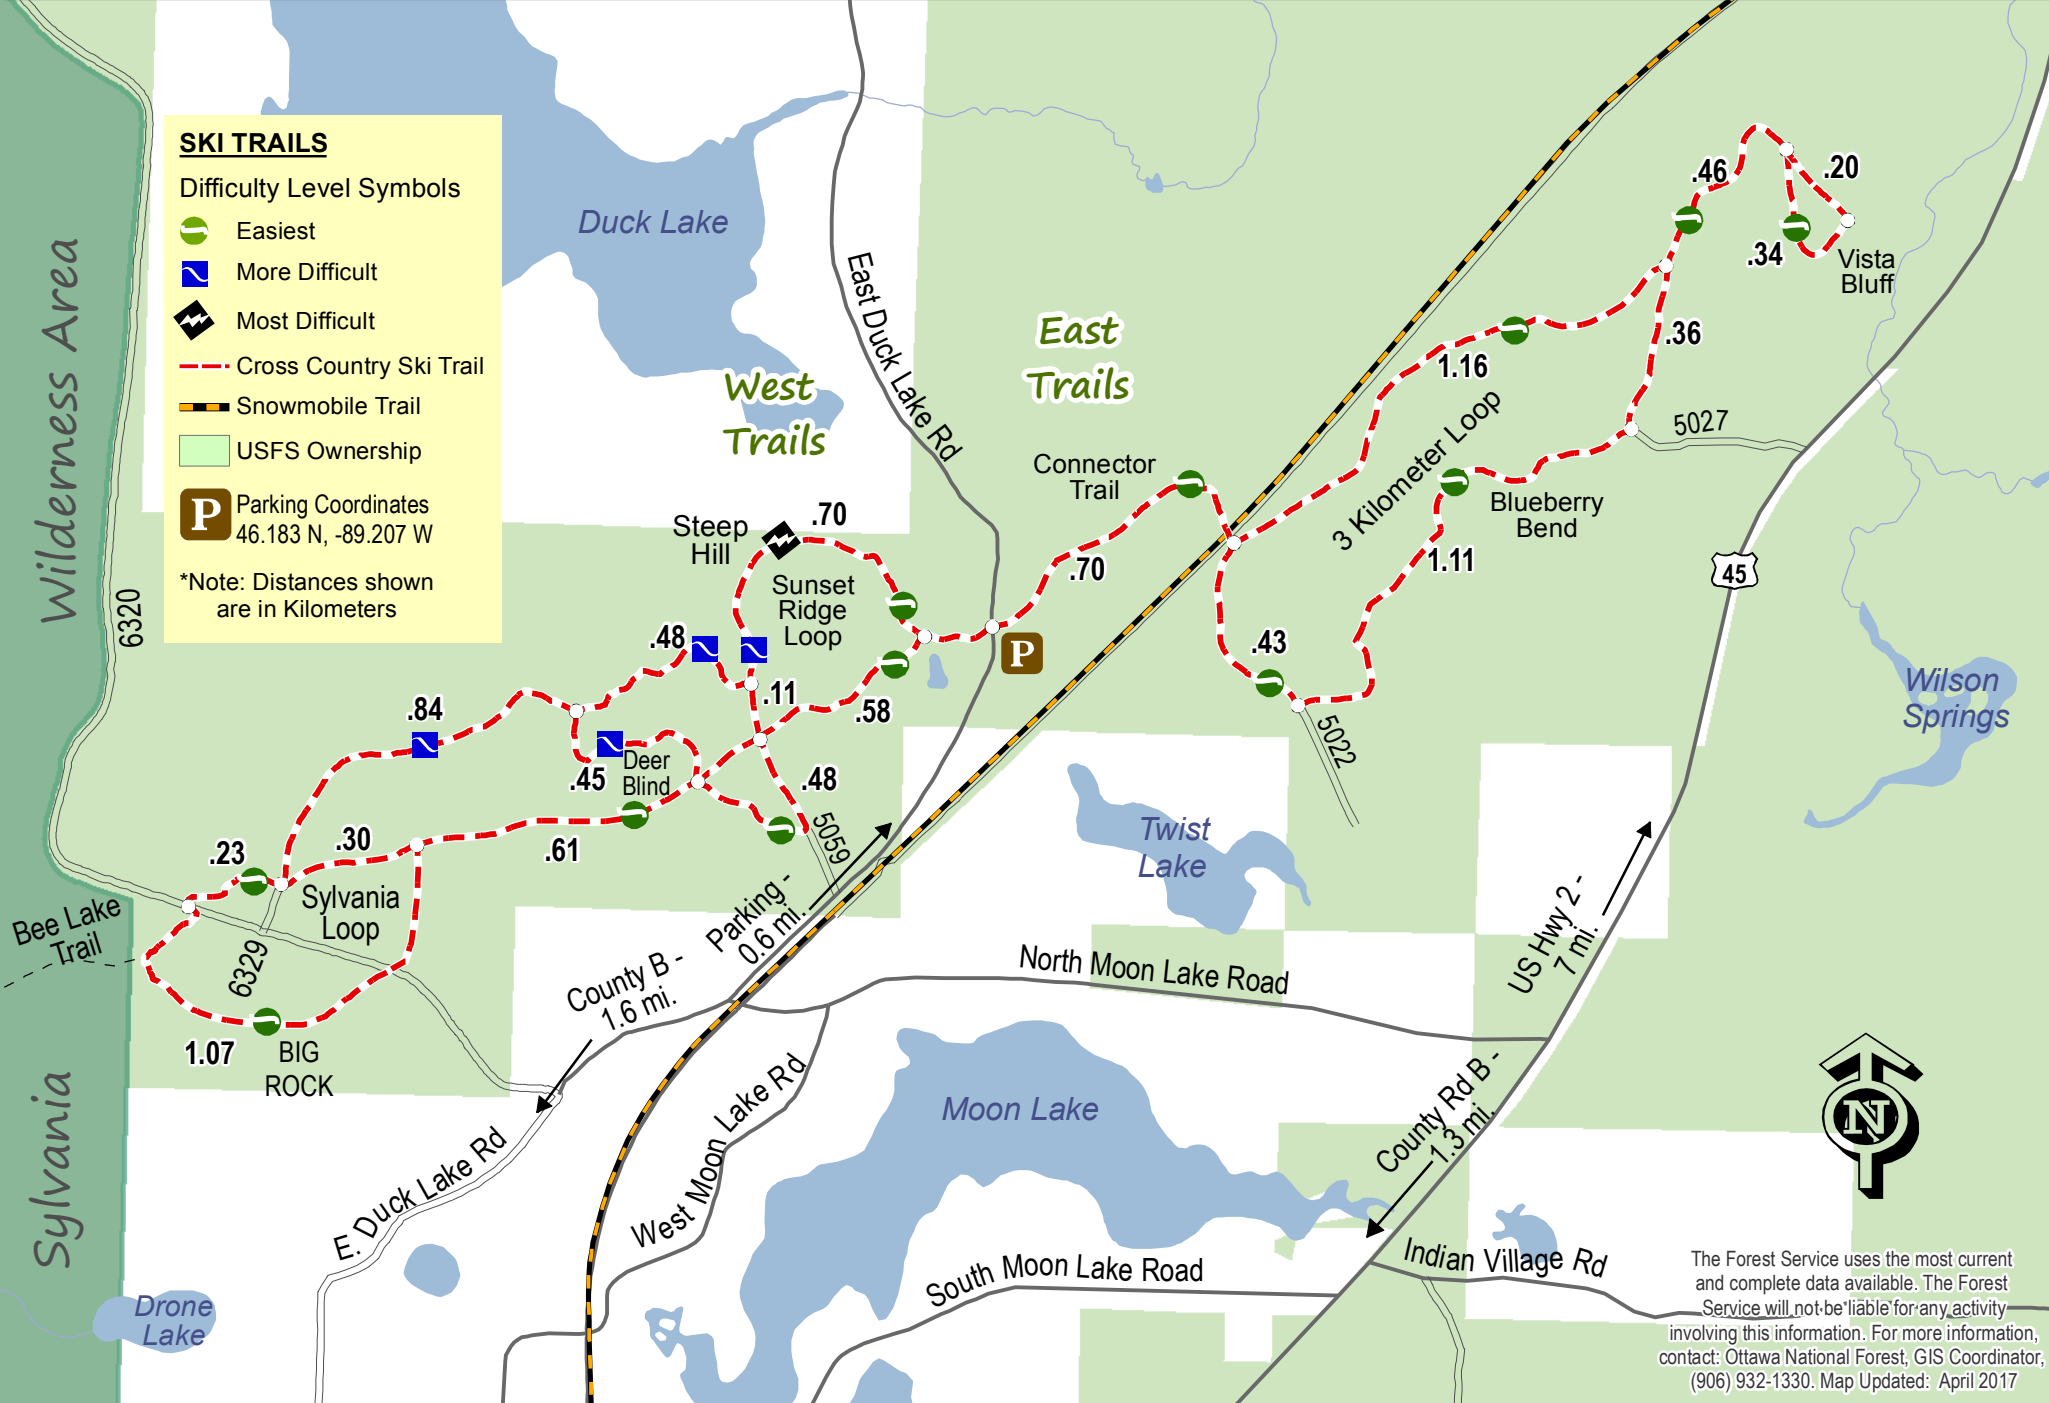

LAND O' LAKES CROSS COUNTRY SKI TRAILS OTTAWA NATIONAL FOREST

SKI TRAILS

Difficulty Level Symbols

Easiest

More Difficult

Most Difficult

Cross Country Ski Trail

Snowmobile Trail

USFS Ownership

Parking Coordinates
46.183 N, -89.207 W

*Note: Distances shown are in Kilometers

Wilderness Area

Sylvania

West Trails

East Trails

The Forest Service uses the most current and complete data available. The Forest Service will not be liable for any activity involving this information. For more information, contact: Ottawa National Forest, GIS Coordinator, (906) 932-1330. Map Updated: April 2017